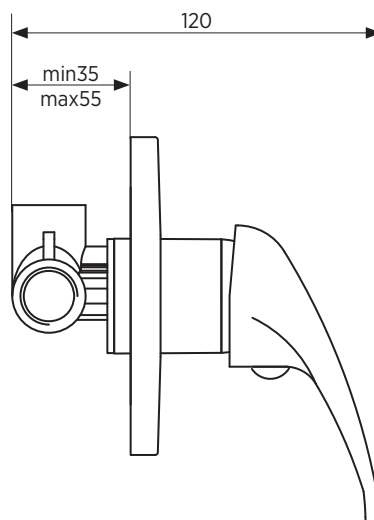

SELECT WALL MIXER

100 SERIES | THREE HANDLE STYLES

Bath/shower wall mixer - choice of three handle styles

The Select Series of tapware offers practicality with classic, streamlined design features and the choice of three handle styles. The range allows you to create an integrated look throughout the bathroom, kitchen and laundry.

ORDER CODE	191718	Select 100S Solid handle	(old code: SMT-100S)
	191721	Select 100S Loop handle	(old code: SMT-102S)
	191724	Select 100S Care handle	(old code: SMT-103S)

HANDLE	Lever handle
TAPHOLE	35 mm
CARTRIDGE	Ceramic cartridge
MATERIAL	Chrome plated solid brass construction
OTHER	Hot and cold indicators