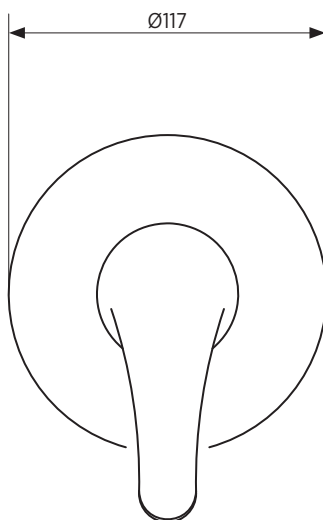

SELECT WALL MIXER

100 SERIES | THREE HANDLE STYLES

Bath/shower wall mixer - choice of three handle styles

The Select Series of tapware offers practicality with classic, streamlined design features and the choice of three handle styles. The range allows you to create an integrated look throughout the bathroom, kitchen and laundry.

ORDER CODE	191718	Select 100S Solid handle	(old code: SMT-100S)
	191721	Select 100S Loop handle	(old code: SMT-102S)
	191724	Select 100S Care handle	(old code: SMT-103S)

HANDLE	Lever handle
TAPHOLE	35 mm
CARTRIDGE	Ceramic cartridge
MATERIAL	Chrome plated solid brass construction
OTHER	Hot and cold indicators